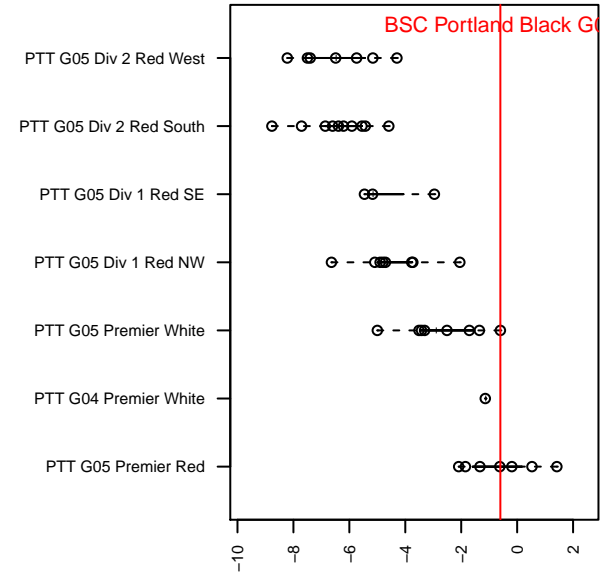

BSC Portland Black G05

Bridlemile SC
 Portland, OR
 G05 total strength=1219
 attack=3.86 defense=4.74
 fall league = PTT G05 Premier White
 spr league = Spr OYS G05 Premier White

alt names used:
 BSC 05G Black
 BSC 05G Black
 BSC 05G Black
 BSC 05G Black
 BSC 05G Black

Venues played:
 2017 Beaverton Cup U13 Gold
 2017 Mt Hood Challenge U13 Premier
 2017 PTT G05 Premier White
 2017 PacNW Winter Classic 2005 Premier 2
 2017 Spr OYS G05 Premier White

BSC Portland Black G05
 Dots are actual minus expected GF (blue circles) and GA (red triangles).
 Blue line is smoothed change in attack strength. Red is smoothed change in defense strength.

**attack and defense variance (black dot)
relative to other teams
and top 10 in region**

**attack and defense rating
relative to others at age
and all opponents in last 13 months**

Performance relative to 13 month average